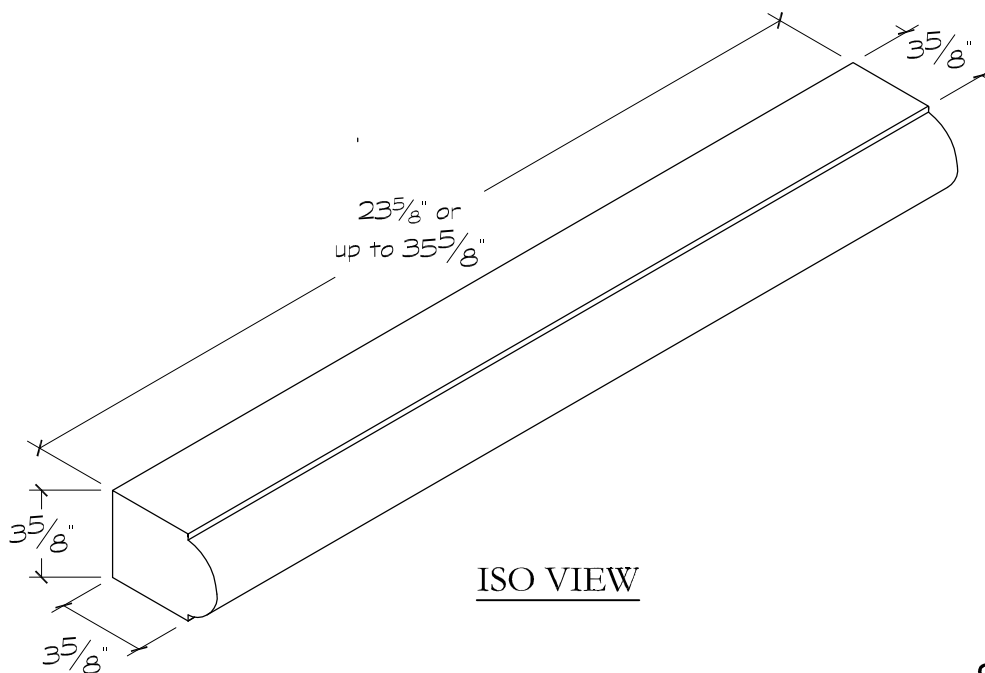

SUGGESTED USE

Sill	
Transition Band	
Field	
Cornice	

TYPE / SIZE
AVAILABILITY

TYPE	LENGTH(S)
Straight Standard	23 5/8"
Straight available up to 35 5/8"	

FINISH

Smooth

ISO VIEW

SavannaStone