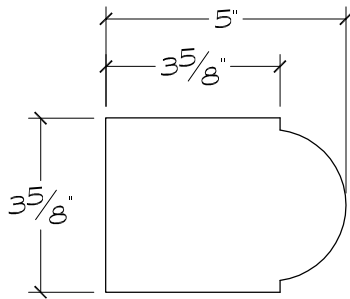

Harvey Cement Products, Inc.

Since 1947

16030 Park Avenue, Harvey, IL 60426

Ph: 708.333.1900 F: 708.333.1910

www.harveycement.com

PROFILE